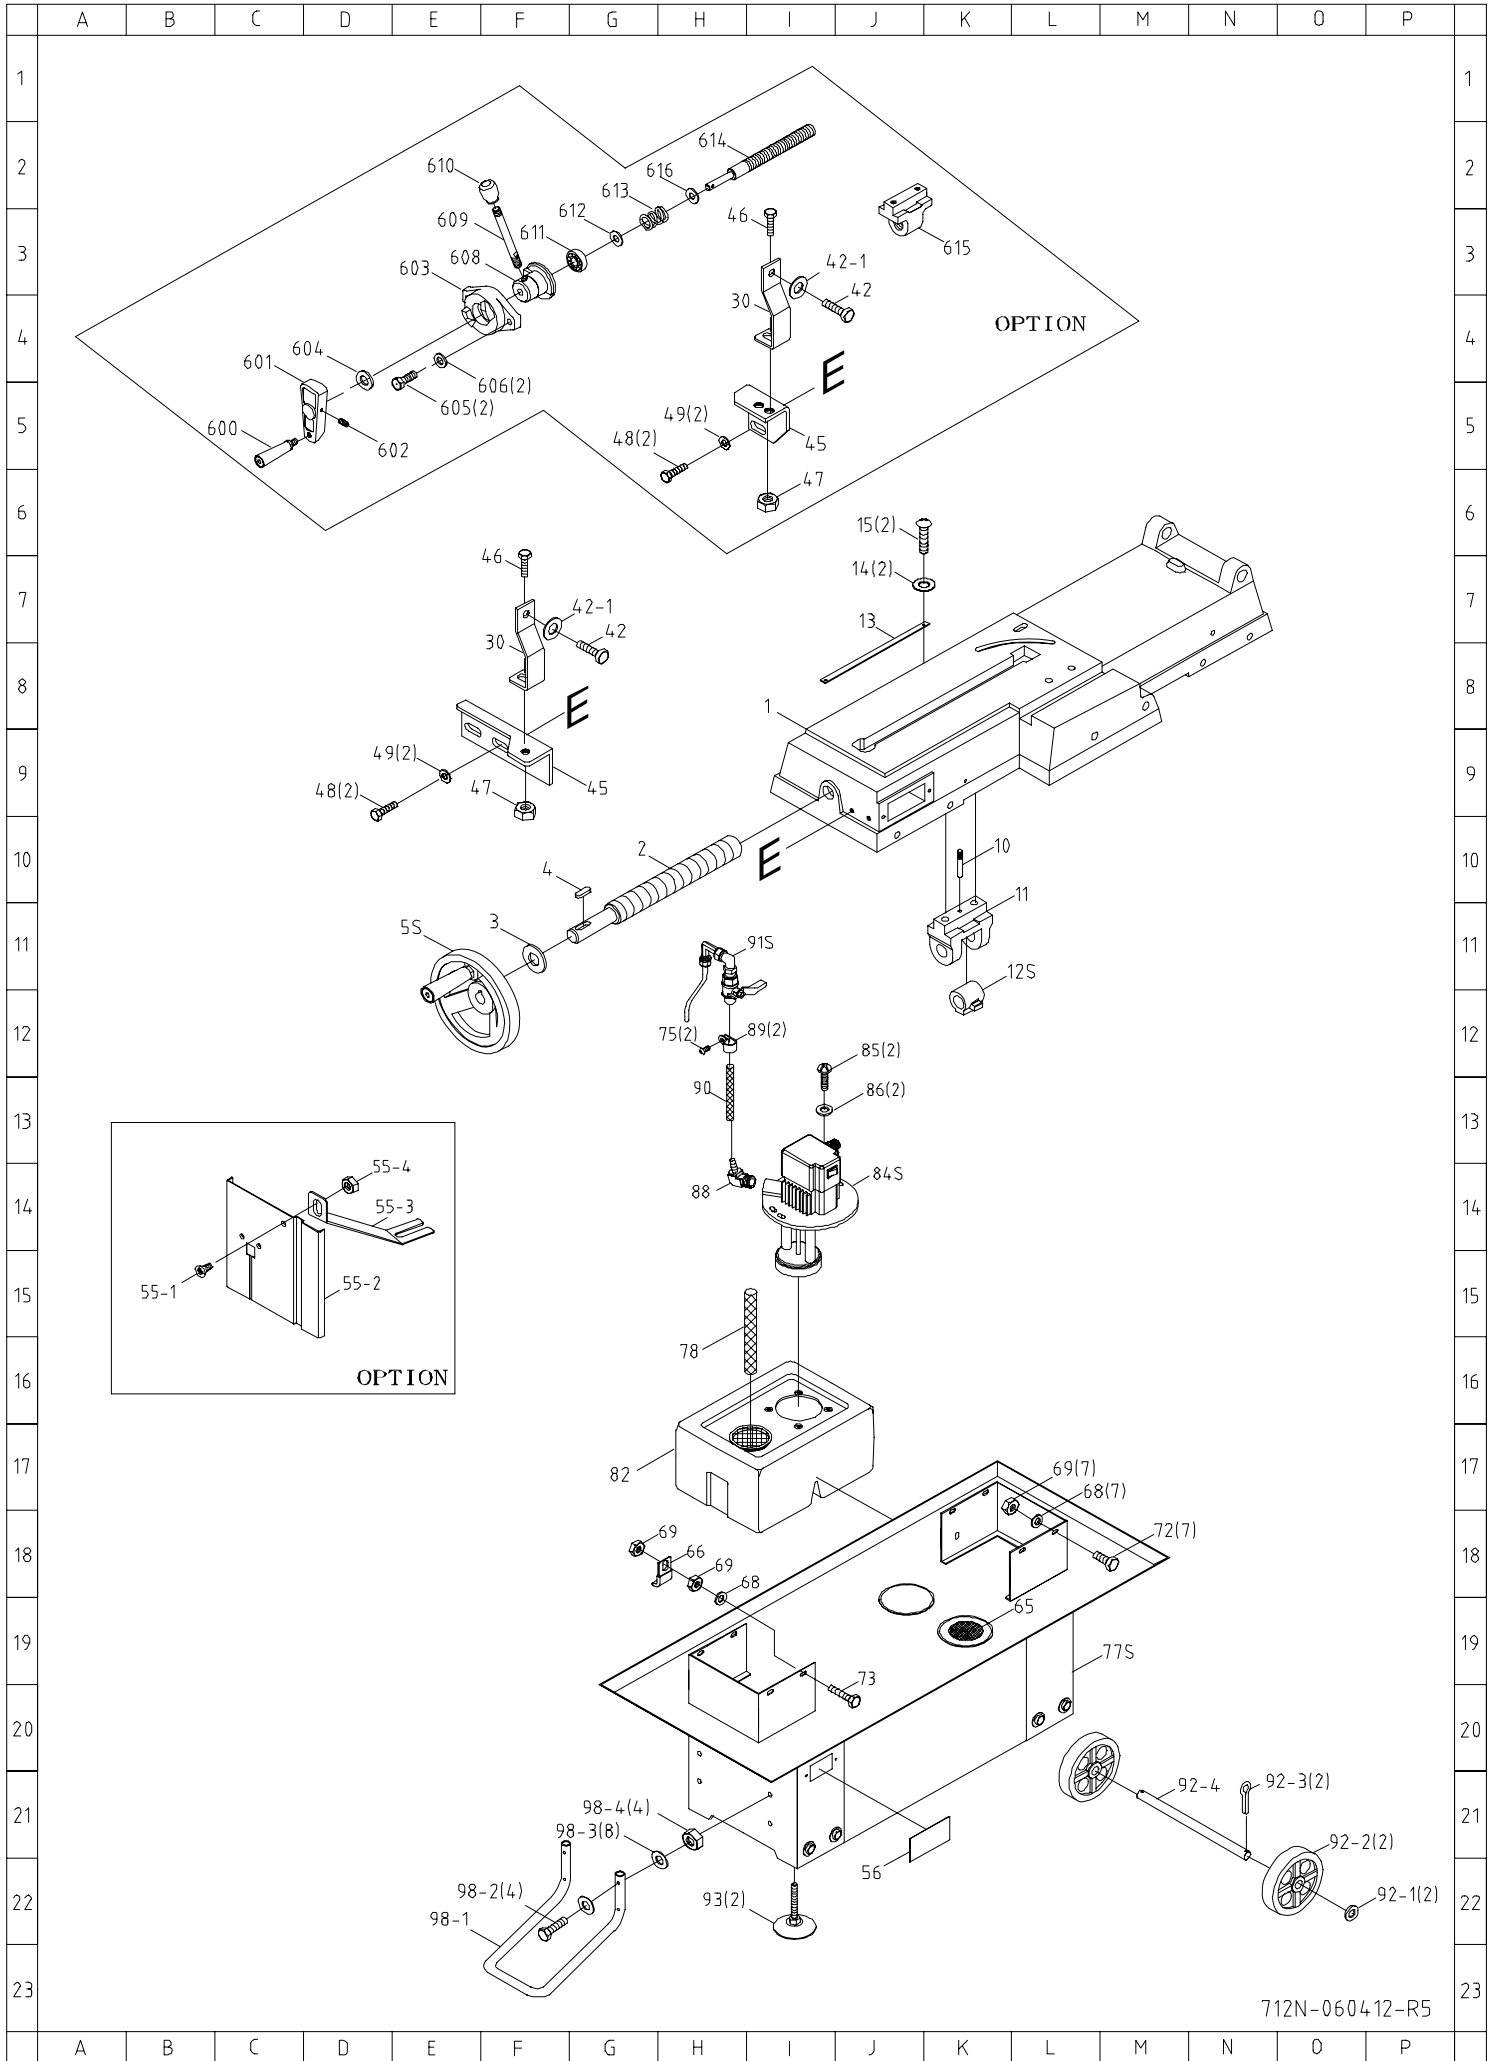

PARTS LIST

MODEL NO. 712N G0561

CODE NO	PART NO	DESCRIPTION	SPECIFICATION	QTY
750-5	ET1401	Toggle Switch Assembly	1ϕ	1
750-5	181933	Toggle Switch Assembly	3ϕ	1
750-6	ET1930	Electrical Box		1
750-7	S807	Screw	5/32"x1/8"L	2
750-8	ET2107	Wire Nipple	1/2"	1

712N-060412-R5