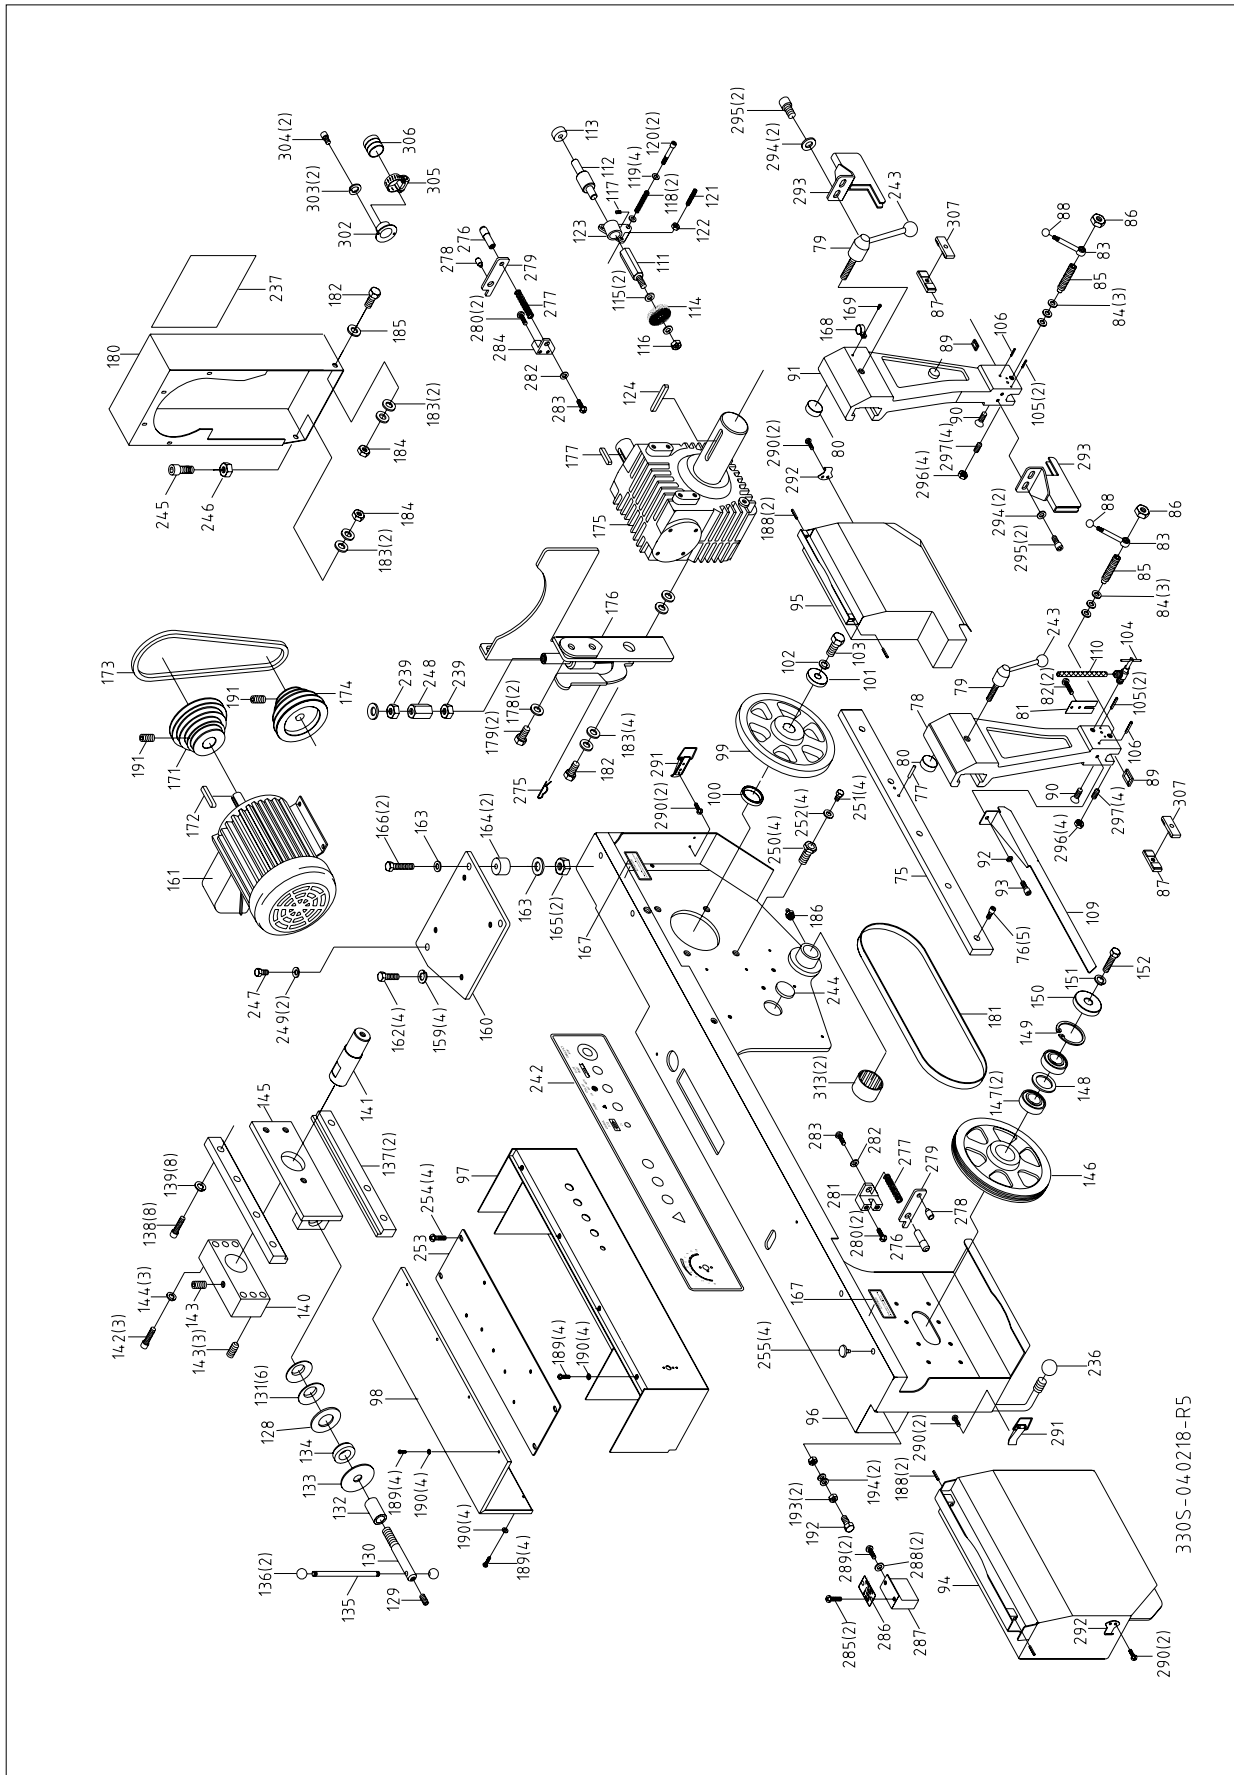

13 Parts Lists