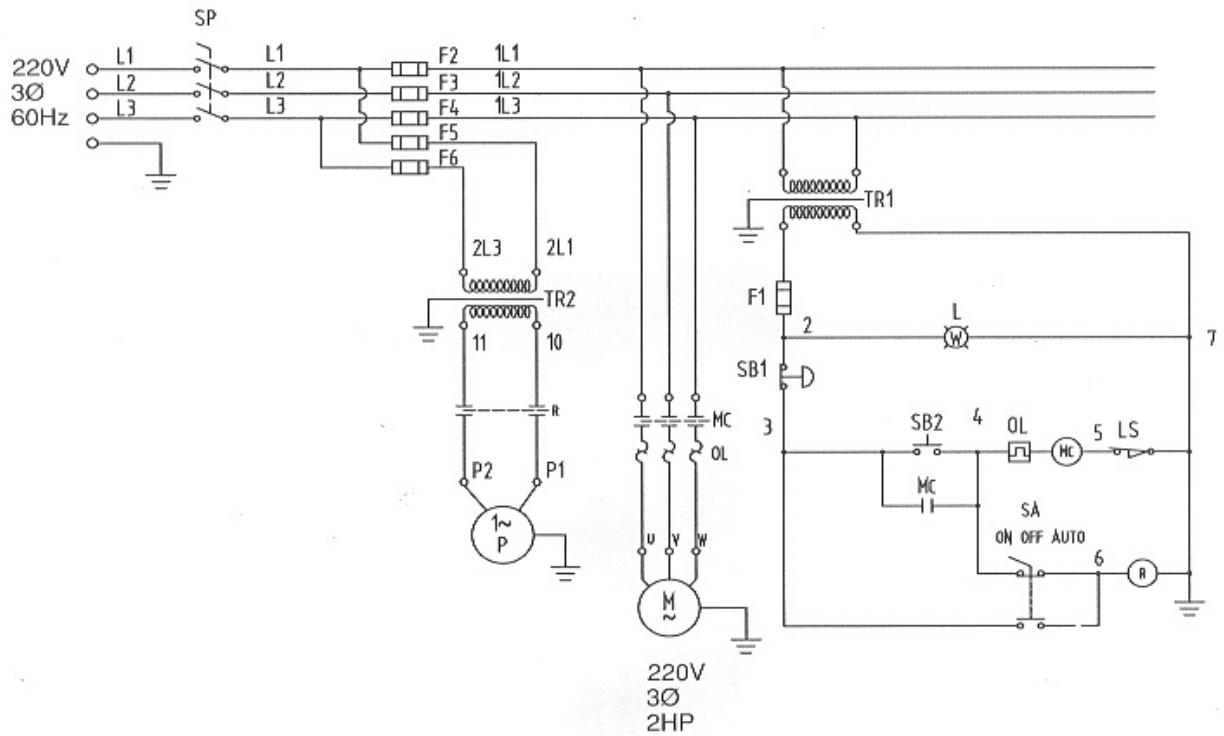

12. Circuit Diagram

330S	SCHEDULE OF ELECTRICAL EQUIPMENT			
Parts number	Item.	Designation and function	Technical data	QTY
ET1312	TR1	Trans former	CE 20VA 220V	1
ET1310	TR2	Trans former	100VA	1
ET1813	F1	Fuse FS-520	2A	1
ET1818	F2~F6	Fuse Df6-AB10X3	Df6-AB10	3
ET1110	MC	LCIK091DB7 24V	LC1K0910B7	1
ET1415	L	Light:XB7-EV61	TEXB7-EV61	1
ET1239	SB1	Emergency Stop	TEXB5-AS542	1
ET1231	SB2	Start Switch	TEXB7-EA31	1
ET1236	SA	Choice Switch	TEXB7-ED33	1
ET1622	LS	Limit Switch	AZD-1000	1
ET2009	OL	Overload Relay	LR7K	1
ET1127	R	Relay;RT424524	RT424524	1
M623TC	M	Main Motor	220V/60HZ/3Ø	1
MB110W	P	Pump		1
ET1723	SP	Power Switch		1