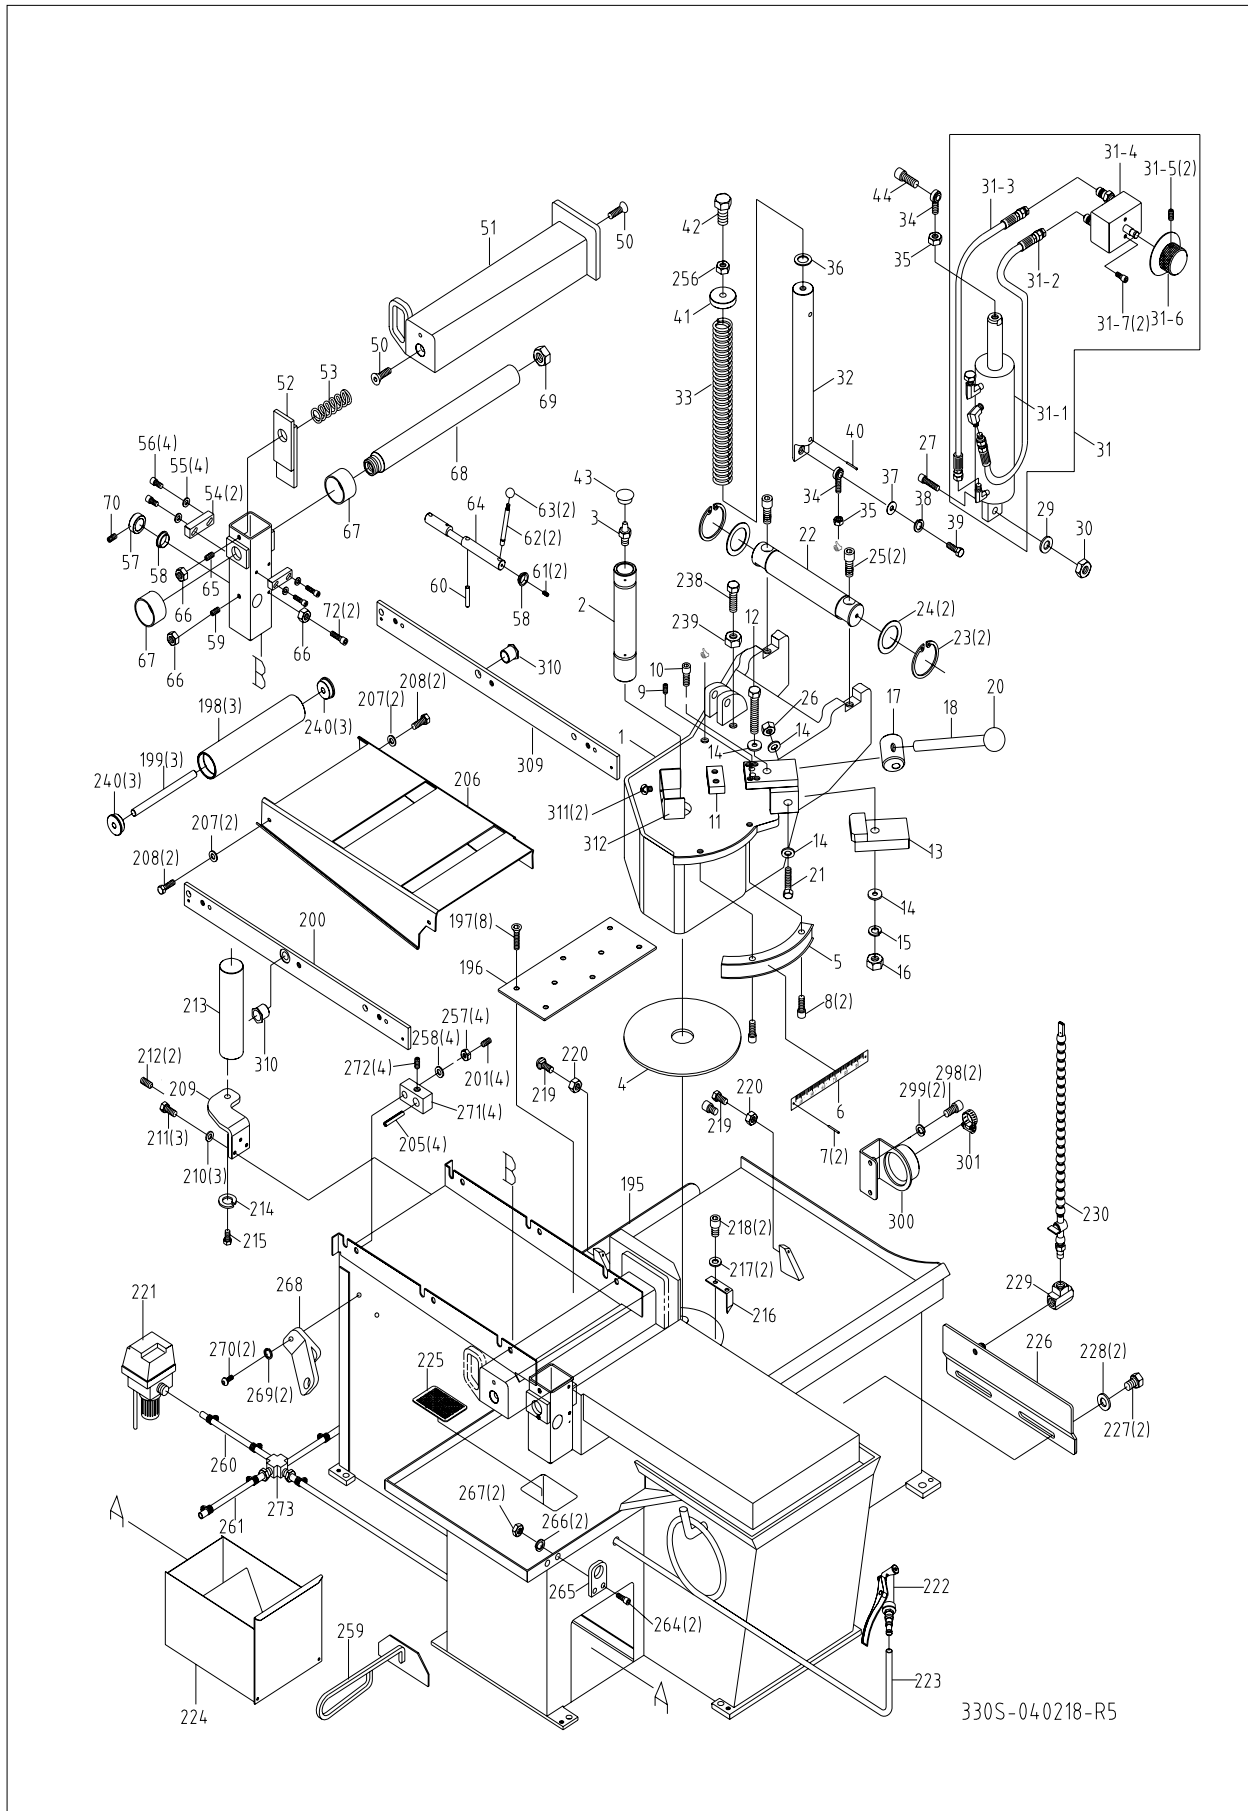

330S-040218-R5